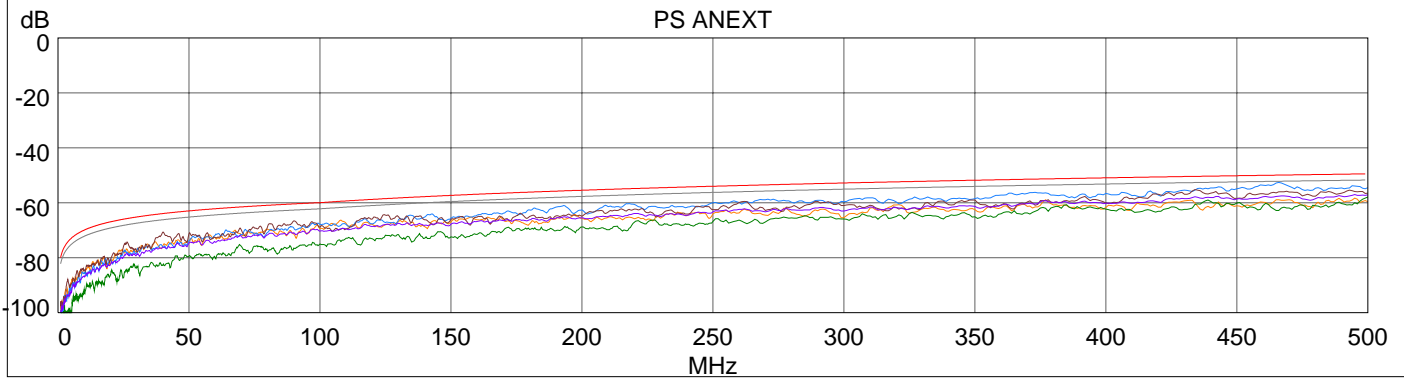

PS ANEXT

Pair	Frequency	Value	Limit	Margin	Status
12	108.0 MHz	66.37 dB	59.50 dB	6.87 dB	Pass
36	500.0 MHz	57.92 dB	49.52 dB	8.40 dB	Pass
45	466.0 MHz	52.67 dB	49.97 dB	2.70 dB	Pass
78	434.0 MHz	55.28 dB	50.44 dB	4.84 dB	Pass
Avg.	442.0 MHz	57.74 dB	52.57 dB	5.17 dB	Pass

Disturber List

- 1
- 2
- 3
- 4
- 6
- 7

PS AACR-F

Pair	Frequency	Value	Limit	Margin	Status
12	106.5 MHz	44.10 dB	37.15 dB	6.95 dB	Pass
36	144.0 MHz	46.90 dB	34.53 dB	12.37 dB	Pass
45	101.0 MHz	45.84 dB	37.61 dB	8.22 dB	Pass
78	93.3 MHz	43.59 dB	38.31 dB	5.29 dB	Pass
Avg.	109.0 MHz	45.59 dB	40.95 dB	4.64 dB	Pass